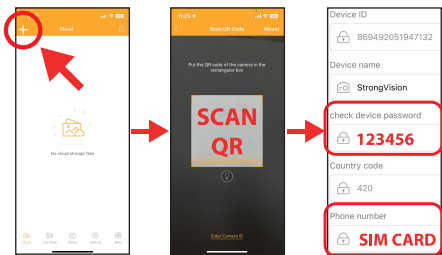

EVOLVEO

Easy APP Setup

1.

SCAN FOR APP

2.

TEST

MENU /
NETWORK

3.