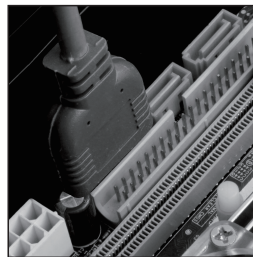

### multi-function free tool hard

multi-function free tool hard

Put HDD bracket in the tool free

Turn and screw together

### ODD installation

Open up ODD tray

Put ODD in

Fix ODD by screws

### USB3.0 installation

Connector of USB3.0

Connect USB3.0 to Motherboard

USB3.0 port on front panel

Disposal: The symbol of crossed out container on the product, in the literature or on the wrapping means that in the European Union all the electric and electronic products, batteries and accumulators must be placed into the separate salvage after finishing their lifetime. Do not throw these products into the unsorted municipal waste