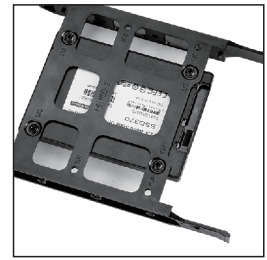

Turn and screw together