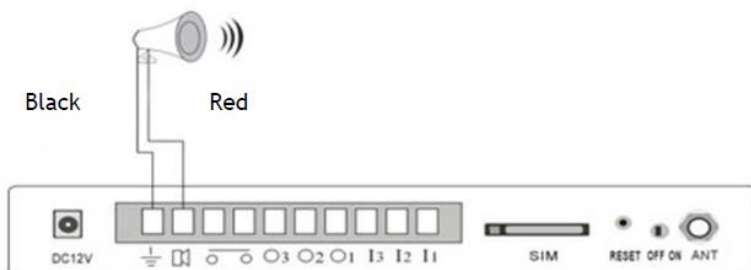

Vzhľad a špecifikácia výrobku môžu byť zmenené bez predošlého upozornenia.

Siren ACS MS - Indoor siren for Sonix alarm

EN

Specifications

- Power supply: 12VDC
- Volume: 110dB

Connecting a siren to an alarm

- Connect the black wire to ground (GND) and the red wire to the siren.

Disposal: The symbol of crossed out container on the product, in the literature or on the wrapping means that in the European Union all the electric and electronic products,