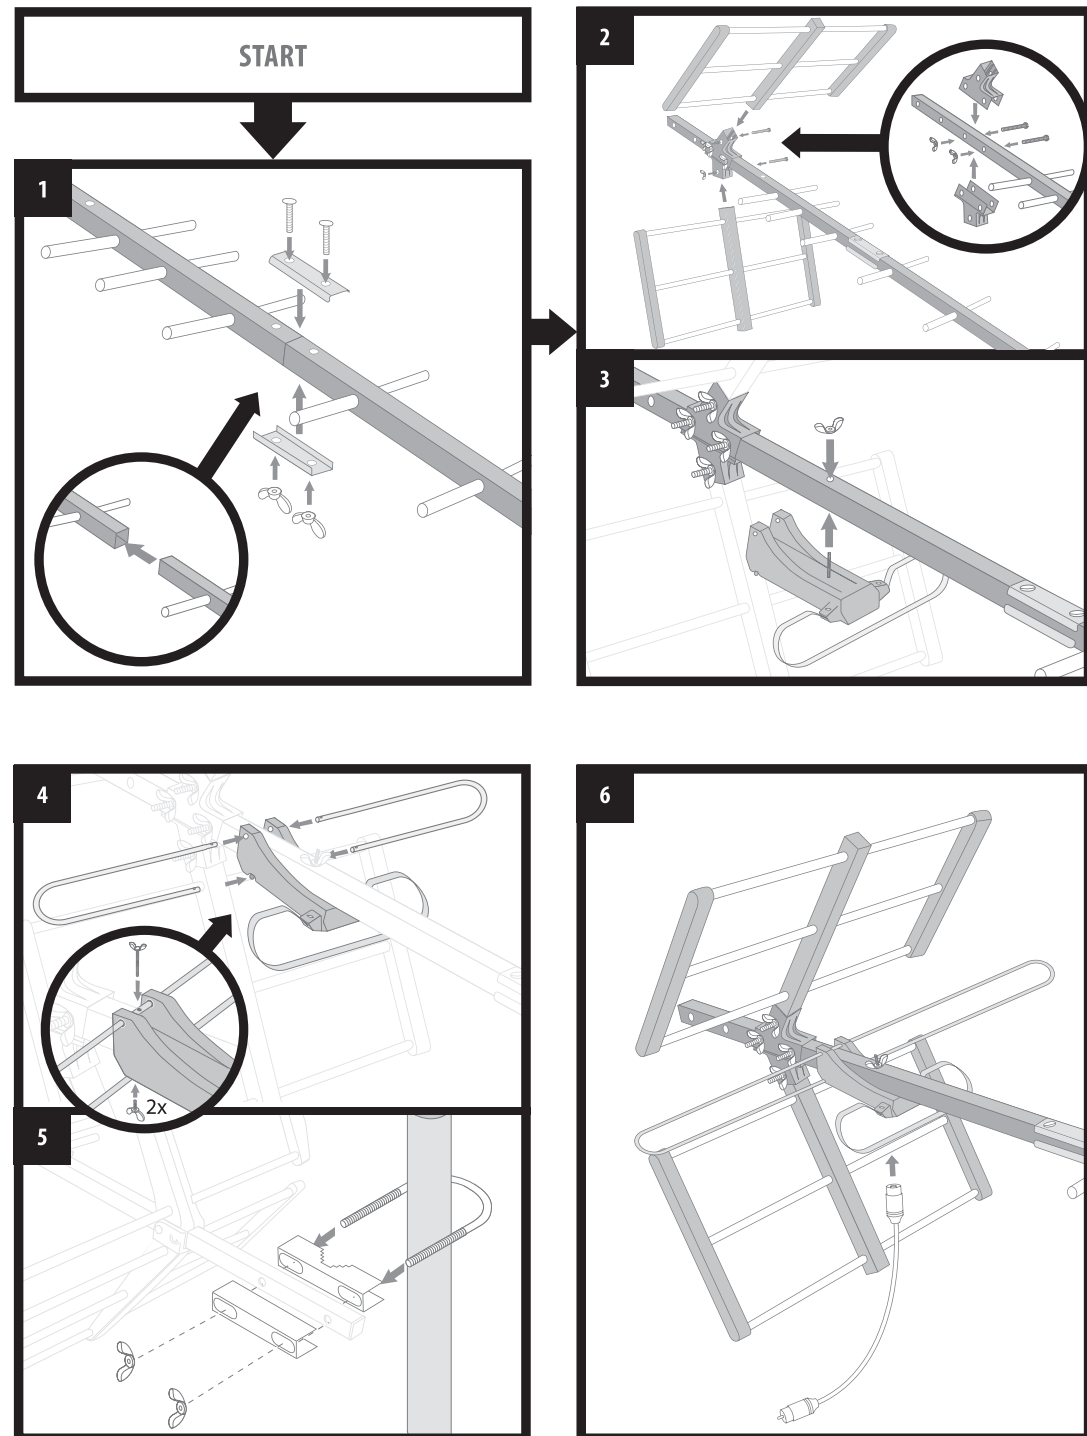

Technical Specifications

Gain: 16 dB (passive)
36 dB (active with EVOLVEO AMP 1 amplifier)
Frequency: VHF 174-230MHz
UHF 470-700MHz

Polarization: horizontal
Impedance: 75Ω
Connector: F type

Parts List

1x outdoor antenna
1x 8.5m 3C2V antenna cable
1x IEC to F-type converter
9x screws
1x U-bolt with 2 wing nuts

Disposal: The symbol of crossed out container on the product, in the literature or on the wrapping means that in the European Union all the electric and electronic products, batteries and accumulators must be placed into the separate salvage after finishing their lifetime. Do not throw these products into the unsorted municipal waste

DECLARATION OF CONFORMITY
Hereby, the company Abacus Electric, s.r.o. declares that the EVOLVEO Flexi 1 is in compliance with the requirements of the standards and regulations, relevant for the given type of device.

Find the complete text of Declaration of Conformity at <http://ftp.evolveo.com/ce/>

Dovozce / Výrobce - Dovožca / Výrobca
Importer / Manufacturer - Importör / Gyártó:
Abacus Electric, s.r.o.
Planá 2, 370 01, Czech Republic

Made in China

Copyright © Abacus Electric, s.r.o.
www.evolveo.com

All rights reserved.
Design and specification may be changed without prior notice.

EN